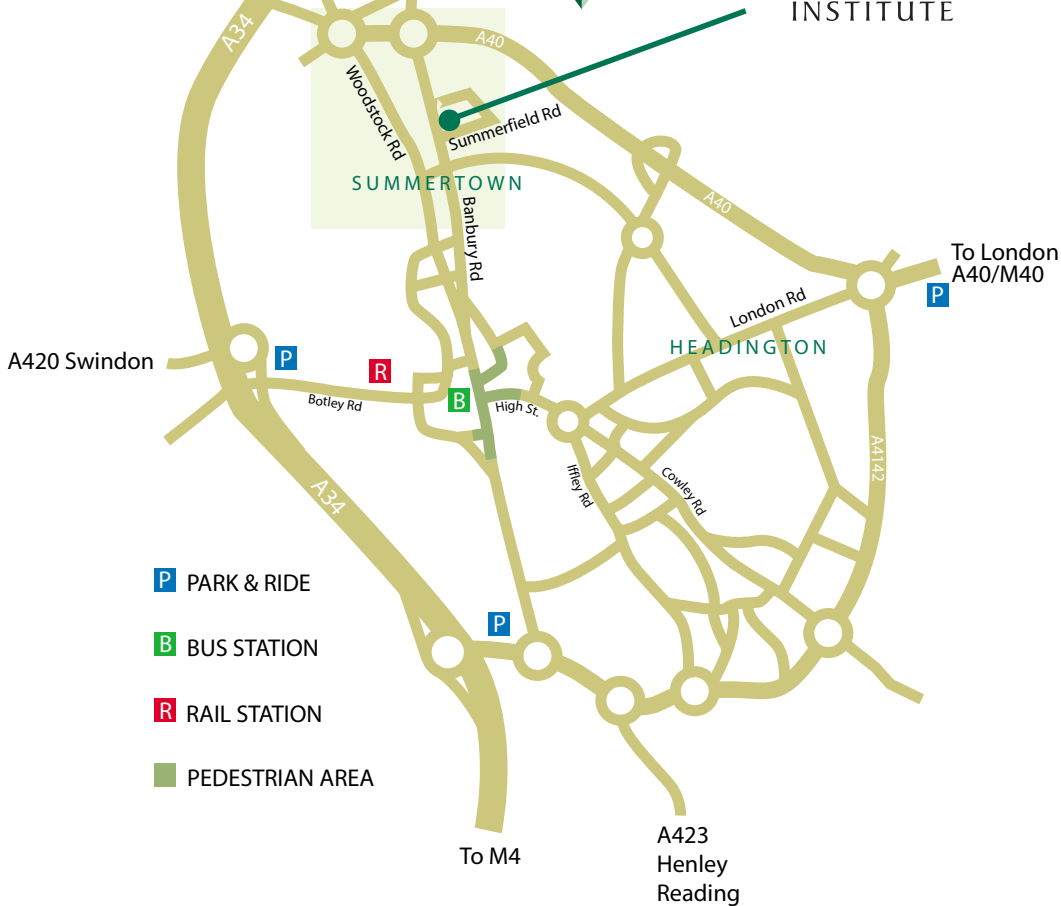

A44  
Woodstock  
Stratford  
M40 Birmingham

A40  
Witney  
Cheltenham

Earthwatch engages people worldwide in scientific field research and education to promote the understanding and action necessary for a sustainable environment.

For the car park turn into Summerfield Road from Banbury Road and then turn first left into the parking area. Earthwatch car parking spaces are numbers 7-18.