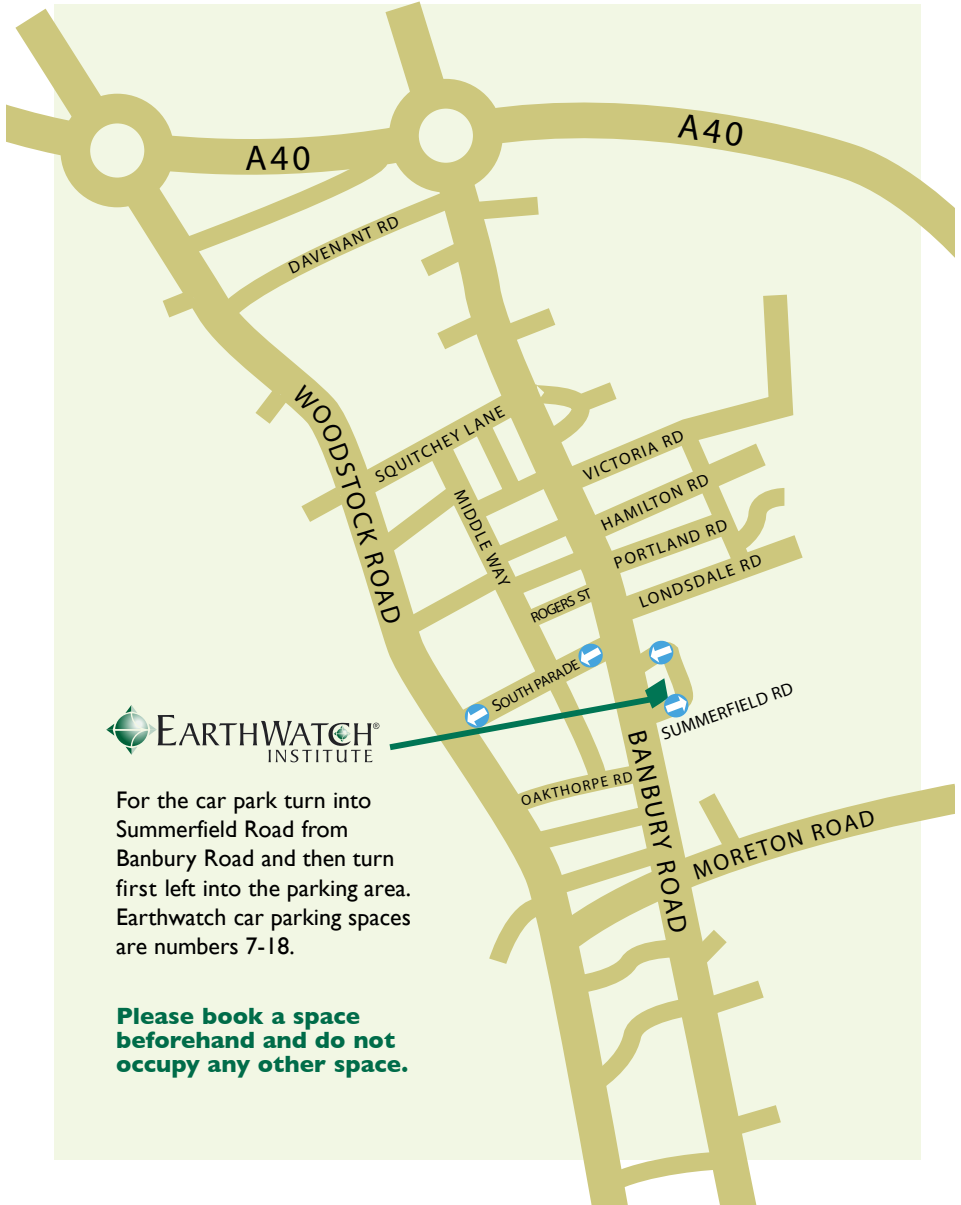

A44  
Woodstock  
Stratford  
M40 Birmingham

A40  
Witney  
Cheltenham

Earthwatch engages people worldwide in scientific field research and education to promote the understanding and action necessary for a sustainable environment.

For the car park turn into Summerfield Road from Banbury Road and then turn first left into the parking area. Earthwatch car parking spaces are numbers 7-18.